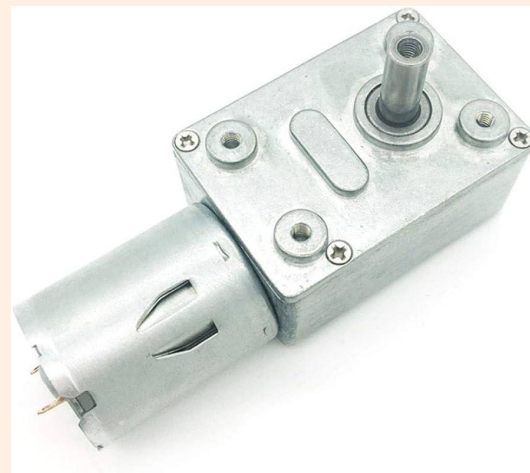

4 Phases with the Motor

MG996R Servo Motor

Trying Higher Torque

Ds3235 35kg Servo

After talking to Michener...

JGY-370 6V DC Motor

Adding on the structures...

Wiring & Circuits