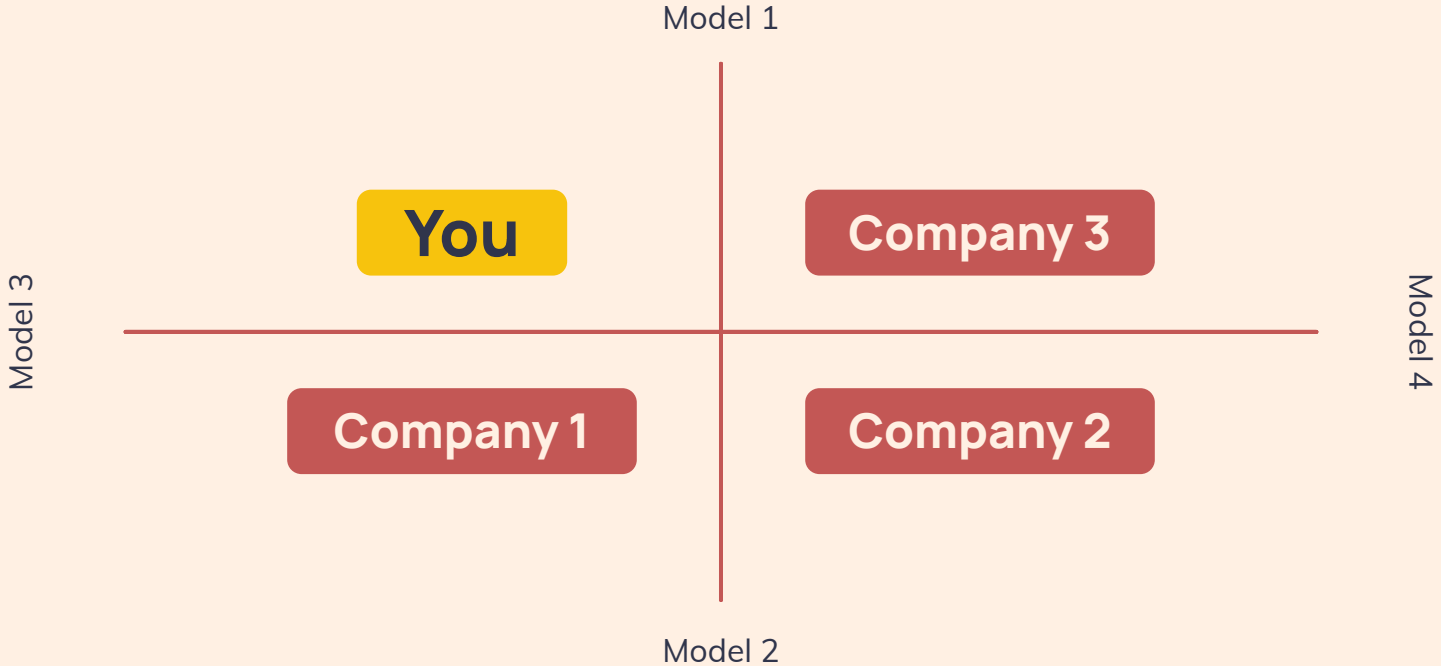

Revenue streams

Earth is also known as the Blue Planet

Matrix infographics

Target infographics

Demographics

Age	25-50 years old
Gender	Male and female
Occupation	Employees and students
Family situation	Single and married people
Income	\$50,000/year