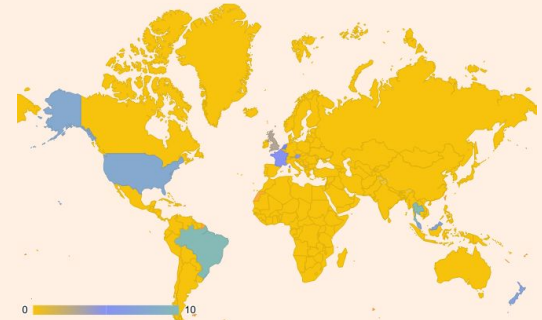

Target infographics

Demographics

Age	25-50 years old
Gender	Male and female
Occupation	Employees and students
Family situation	Single and married people
Income	$50,000/year

Psychographics

- Neptune is the fourth-brightest object in the night sky
- Venus has a beautiful name and is the second planet from the Sun
- Despite being red, Mars is actually a cold place. It's full of iron oxide dust

Locations

Region

Europe, Americas

Area

Urban

Follow the link in the map to modify its data and then paste the new one here. **For more info, click here**