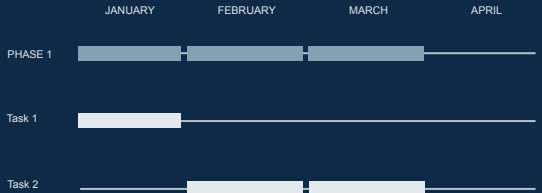

Pana

Amico

Bro

Rafiki

Cuate

Use our editable graphic resources...

You can easily **resize** these resources without losing quality. To **change the color**, just ungroup the resource and click on the object you want to change. Then, click on the paint bucket and select the color you want. Group the resource again when you're done. You can also look for more **infographics** on [Slidesgo](#).