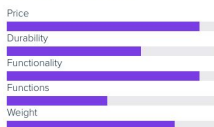

Wheelchair-User-Based Survey

Below are several findings during our research process regarding wheelchair accessories:

- A large proportion of people with **limited mobility in their upper body**
- **market blank** for sophisticated accessories
- **functionality and convenience** matters the most, regardless of the price