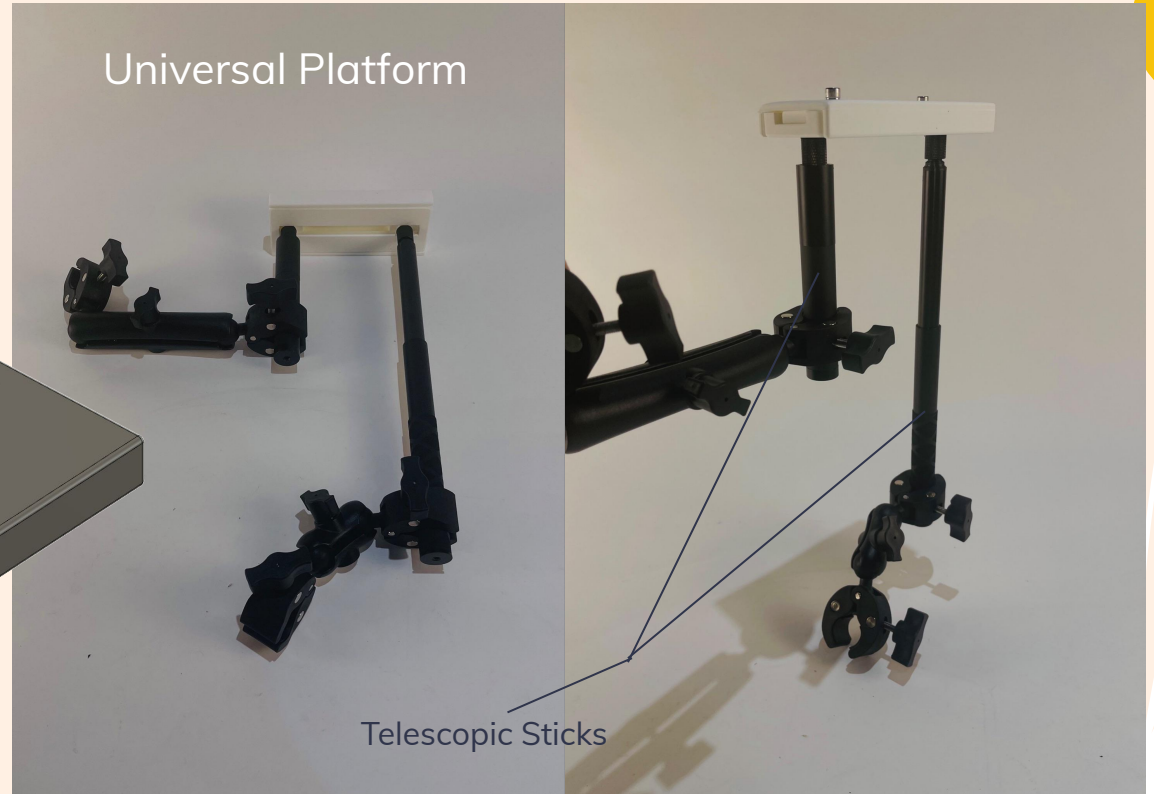

Co-Creation: Designing the Installation