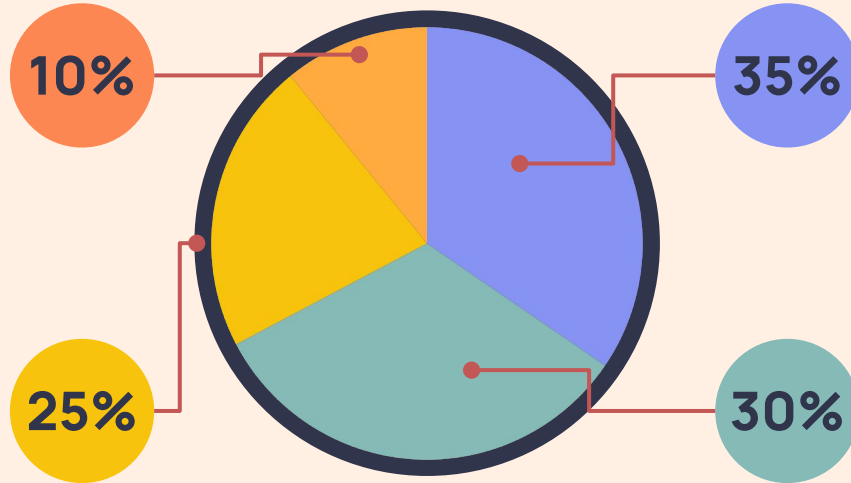

Market share

Earth

Earth is the third planet from the Sun

Mercury

Mercury is quite a small planet

Saturn

Saturn is a gas giant and has several rings

Mars

Despite being red, Mars is a cold place

Follow the link in the graph to modify its data and then paste the new one here. **For more info, click here**